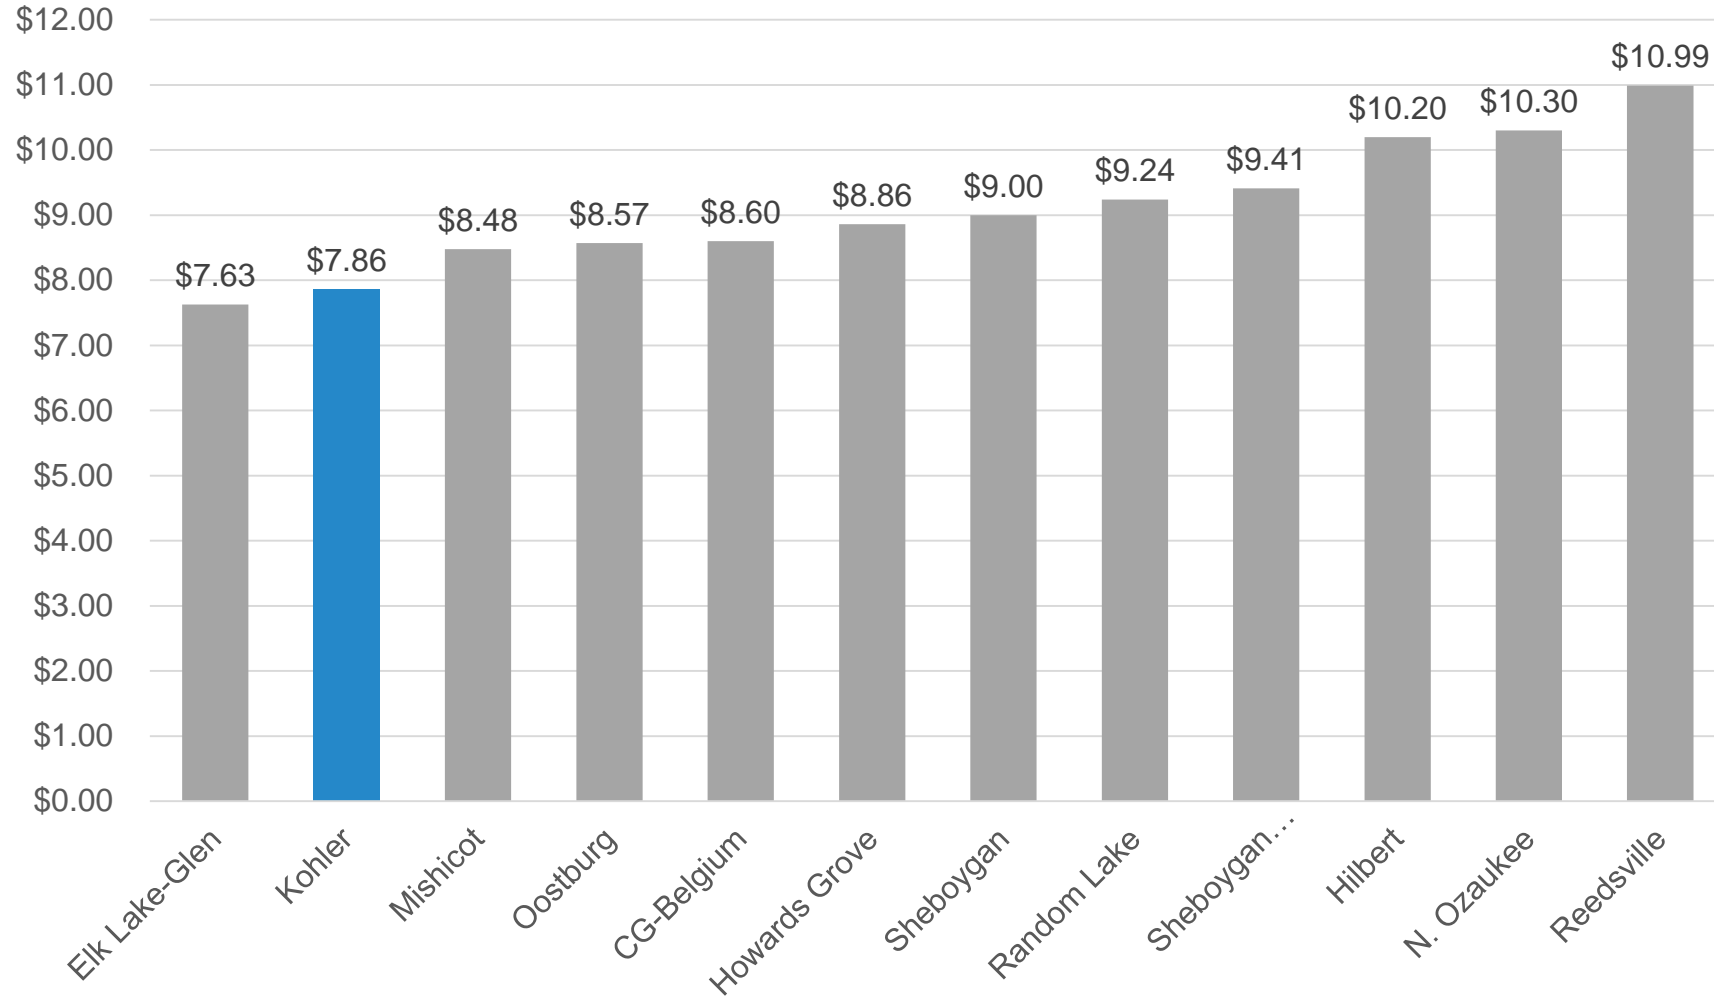

The Investment | 2020-21 School District Mill Rate Comparison

Source:
Wisconsin
Department of Public
Instruction